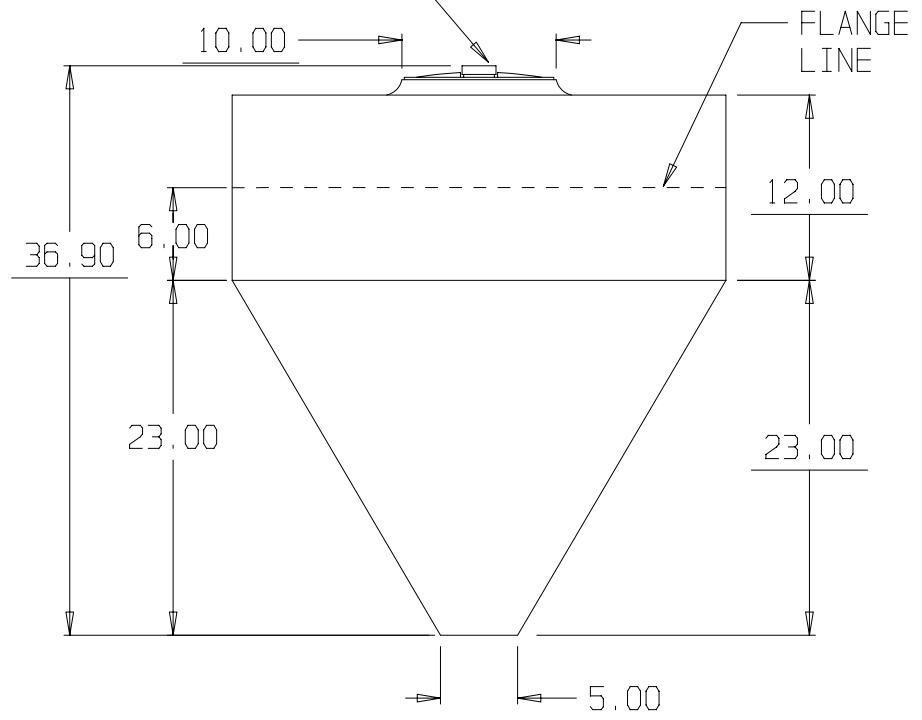

8" THREADED-VENTED
MANWAY W/8" ACCESS
P/N 341028

* BASE FITTINGS TO BE LEFT INSTALLED AT TIME OF SHIPMENT PER SII PROCEDURE
 * Consult Snyder's Guidelines for Use and Installation prior to delivery.
 Available on-line at www.snydernet.com

(all dimensions in inches)

PART # TANK: H156010000--

REF#: 00000

04/27/04

70 GALLON 60° CONE BOTTOM TANK